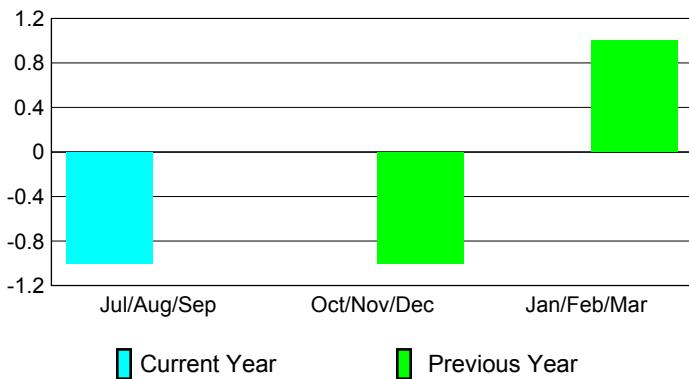

2009-2010 GMT Quarterly Report for District (or Undistricted) **District 201Q1**

GMT: **Anthony 'Tony' J Benbow**

Location: **AUSTRALIA**

GMT CA: **7**

CLUBS

**Club Results
2009-2010**

**Clubs
2008-2009**

Month	New Club Goal	Actual New Clubs	Actual Dropped Clubs	Gain/Loss of Clubs	Gain/Loss of Clubs
Jul/Aug/Sep	1	0	-1	-1	0
Oct/Nov/Dec	0	0	0	0	-1
Jan/Feb/Mar	0	0	0	0	1
Totals	1	0	-1	-1	0

Club Results 2009-2010

Goal, New, Dropped, Gain/Loss

Comparison of Club Gain/Loss

Current Year Compared to the Previous Year

YTD Status Quo Clubs 2009-2010

Status Quo Clubs Compared to Status Quo Members

MEMBERSHIP

**Membership Results
2009-2010**

**Membership
2008-2009**

Month	Net Memb Goal	Actual New Memb	Actual Dropped Memb	Gain/Loss of Memb	Gain/Loss of Memb
Jul/Aug/Sep	30	48	-58	-10	4
Oct/Nov/Dec	-15	91	-82	9	-25
Jan/Feb/Mar	5	68	-65	3	34
Totals	20	207	-205	2	13

Membership Results 2009-2010

Goal, New, Dropped, Gain/Loss

Comparison of Membership Gain/Loss

Current Year Compared to the Previous Year

Gender Comparison 2009-2010

Jul/Aug/Sep

Oct/Nov/Dec

Jan/Feb/Mar

Male

Female