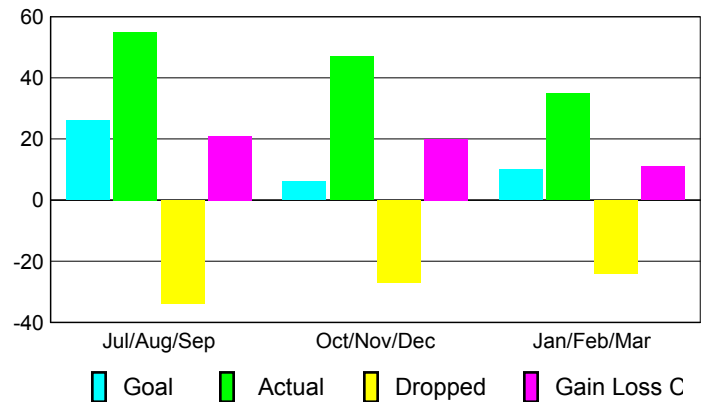

Membership Results 2009-2010

Goal, New, Dropped, Gain/Loss

Comparison of Membership Gain/Loss

Current Year Compared to the Previous Year