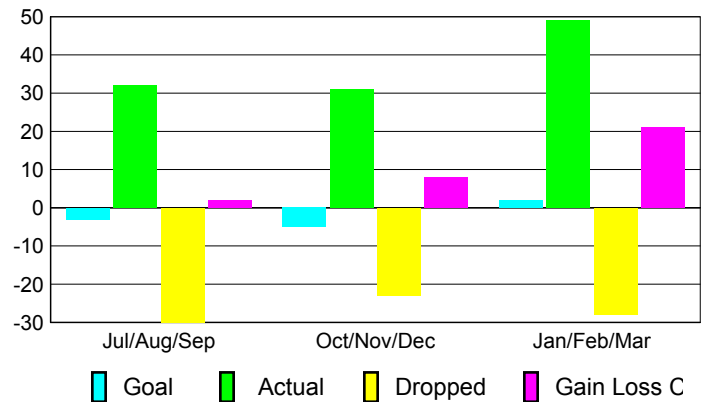

Membership Results 2009-2010

Goal, New, Dropped, Gain/Loss