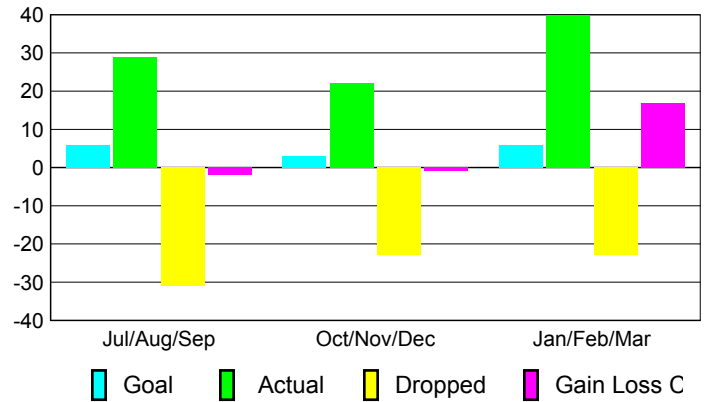

Membership Results 2009-2010

Goal, New, Dropped, Gain/Loss

Comparison of Membership Gain/Loss

Current Year Compared to the Previous Year