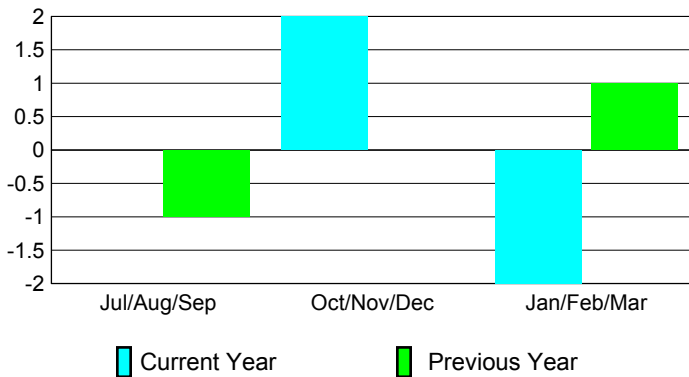

2009-2010 GMT Quarterly Report for District (or Undistricted) **District 201N5**

GMT: **Anthony 'Tony' J Benbow**

Location: **AUSTRALIA**

GMT CA: **7**

CLUBS

Club Results
2009-2010

Clubs
2008-2009

Month	New Club Goal	Actual New Clubs	Actual Dropped Clubs	Gain/Loss of Clubs	Gain/Loss of Clubs
Jul/Aug/Sep	0	0	0	0	-1
Oct/Nov/Dec	1	2	0	2	0
Jan/Feb/Mar	0	0	-2	-2	1
Totals	1	2	-2	0	0

Club Results 2009-2010

Goal, New, Dropped, Gain/Loss

Comparison of Club Gain/Loss

Current Year Compared to the Previous Year

YTD Status Quo Clubs 2009-2010

Status Quo Clubs Compared to Status Quo Members

MEMBERSHIP

Membership Results
2009-2010

Membership
2008-2009

Month	Net Memb Goal	Actual New Memb	Actual Dropped Memb	Gain/Loss of Memb	Gain/Loss of Memb
Jul/Aug/Sep	6	70	-69	1	-35
Oct/Nov/Dec	11	112	-70	42	-35
Jan/Feb/Mar	5	67	-95	-28	58
Totals	22	249	-234	15	-12

Membership Results 2009-2010

Goal, New, Dropped, Gain/Loss

Comparison of Membership Gain/Loss

Current Year Compared to the Previous Year

Gender Comparison 2009-2010

Male

Female