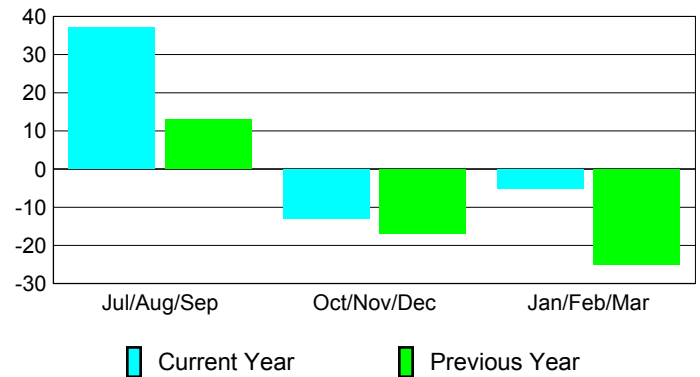

Comparison of Membership Gain/Loss

Current Year Compared to the Previous Year