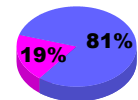

Oct/Nov/Dec