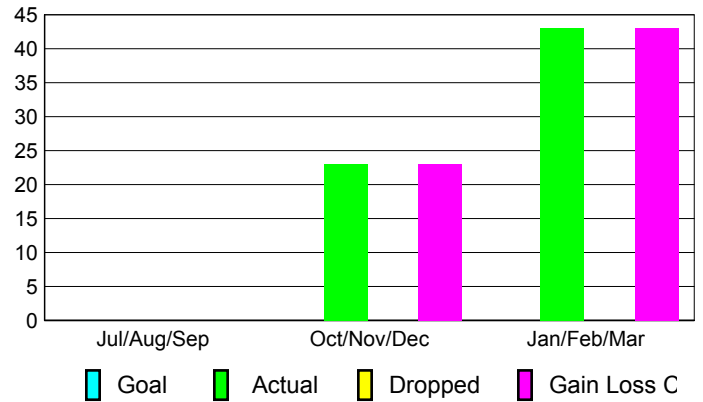

Membership Results 2009-2010

Goal, New, Dropped, Gain/Loss