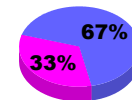

Gender Comparison 2009-2010

Jul/Aug/Sep