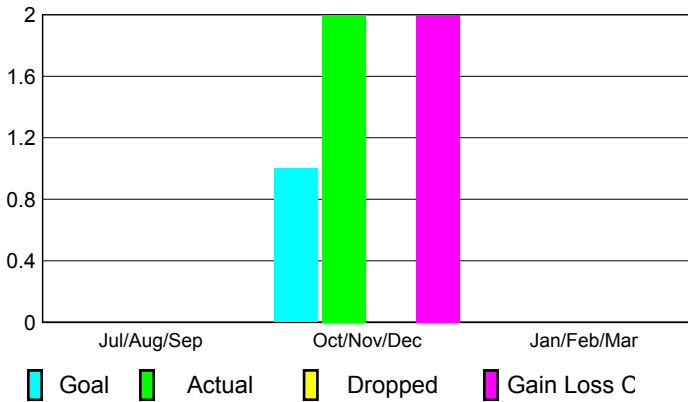

2009-2010 GMT Quarterly Report for District (or Undistricted) District 201Q2

GMT: **Anthony 'Tony' J Benbow**

Location: **AUSTRALIA**

GMT CA: **7**

CLUBS

Club Results
2009-2010

Clubs
2008-2009

Month	New Club Goal	Actual New Clubs	Actual Dropped Clubs	Gain/Loss of Clubs	Gain/Loss of Clubs
Jul/Aug/Sep	0	0	0	0	0
Oct/Nov/Dec	1	2	0	2	0
Jan/Feb/Mar	0	0	0	0	-1
Totals	1	2	0	2	-1

Club Results 2009-2010

Goal, New, Dropped, Gain/Loss