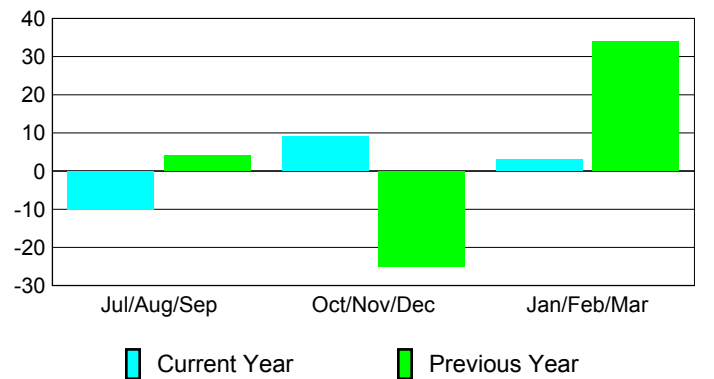

Gender Comparison 2009-2010

Jul/Aug/Sep

Oct/Nov/Dec

Jan/Feb/Mar

Male

Female