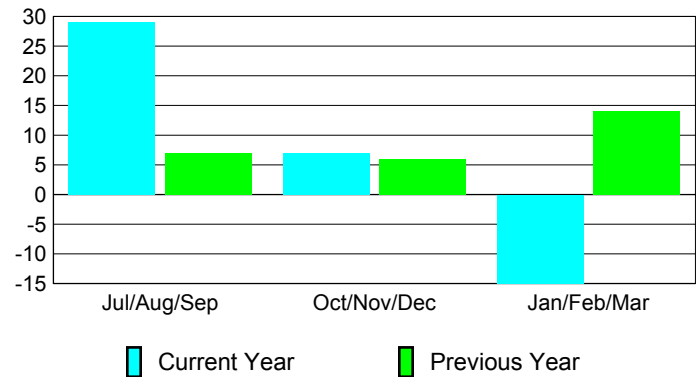

Gender Comparison 2009-2010

Male

Female