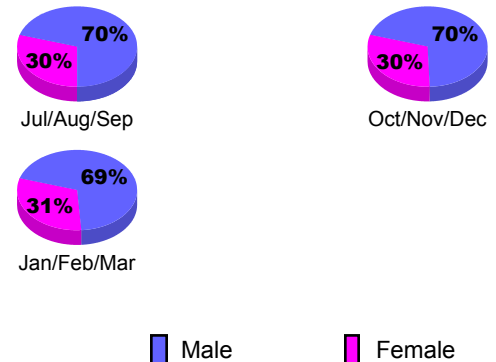

Gender Comparison 2009-2010