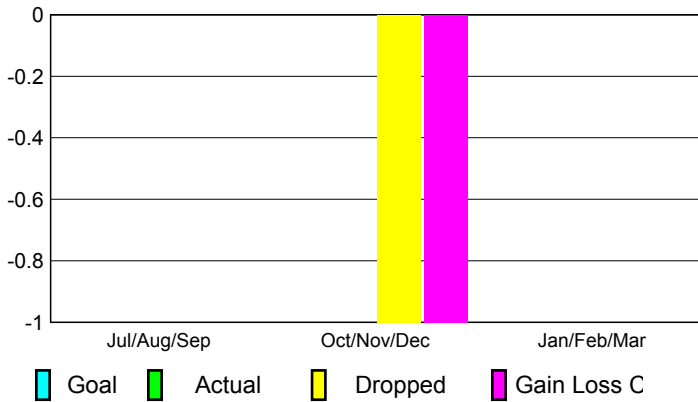

2009-2010 GMT Quarterly Report for District (or Undistricted) **District 201T1**

GMT: **Anthony 'Tony' J Benbow**

Location: **AUSTRALIA**

GMT CA: **7**

CLUBS

Club Results 2009-2010

Clubs 2008-2009

Month	New Club Goal	Actual New Clubs	Actual Dropped Clubs	Gain/Loss of Clubs	Gain/Loss of Clubs
Jul/Aug/Sep	0	0	0	0	0
Oct/Nov/Dec	0	0	-1	-1	0
Jan/Feb/Mar	0	0	0	0	0
Totals	0	0	-1	-1	0

Club Results 2009-2010

Goal, New, Dropped, Gain/Loss

Comparison of Club Gain/Loss

Current Year Compared to the Previous Year