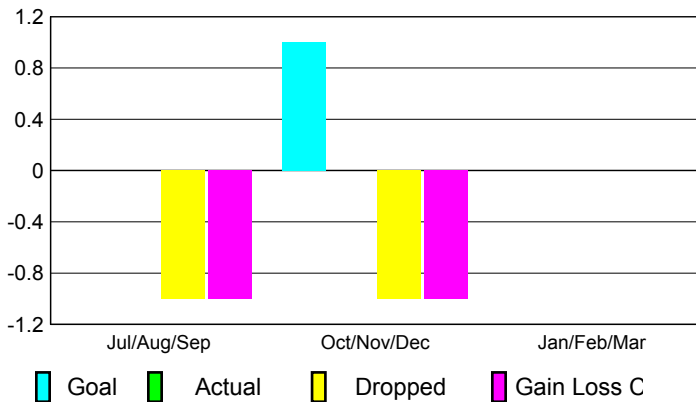

2009-2010 GMT Quarterly Report for District (or Undistricted) **District 201W2**

GMT: **Anthony 'Tony' J Benbow**

Location: **AUSTRALIA**

GMT CA: **7**

CLUBS

Club Results 2009-2010

Clubs 2008-2009

Month	New Club Goal	Actual New Clubs	Actual Dropped Clubs	Gain/Loss of Clubs	Gain/Loss of Clubs
Jul/Aug/Sep	0	0	-1	-1	0
Oct/Nov/Dec	1	0	-1	-1	1
Jan/Feb/Mar	0	0	0	0	0
Totals	1	0	-2	-2	1

Club Results 2009-2010

Goal, New, Dropped, Gain/Loss