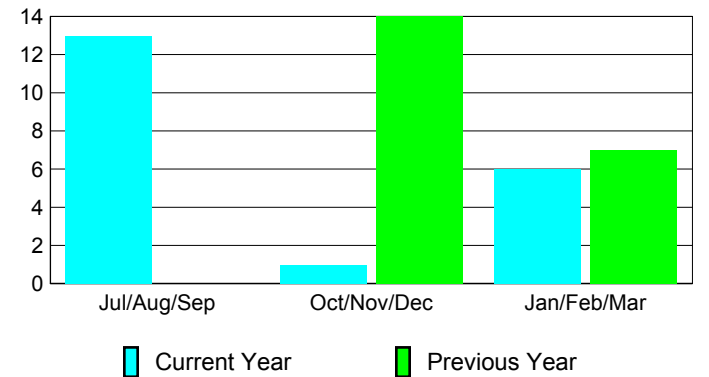

Comparison of Membership Gain/Loss

Current Year Compared to the Previous Year