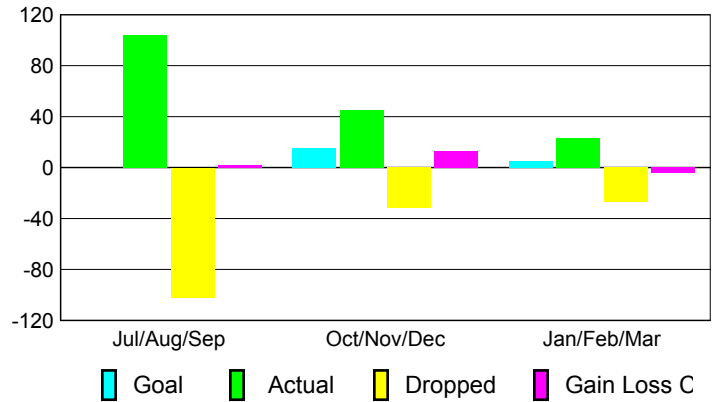

Membership Results 2009-2010

Goal, New, Dropped, Gain/Loss

Comparison of Membership Gain/Loss

Current Year Compared to the Previous Year