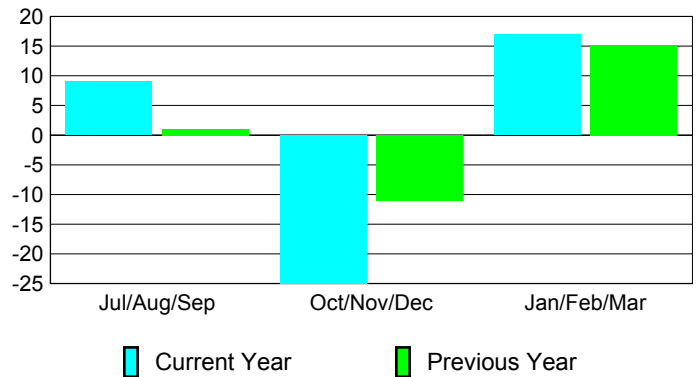

Comparison of Membership Gain/Loss

Current Year Compared to the Previous Year