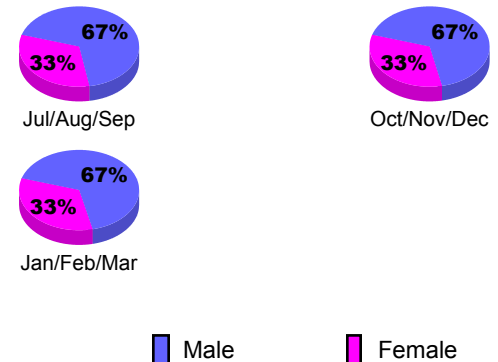

Gender Comparison 2009-2010