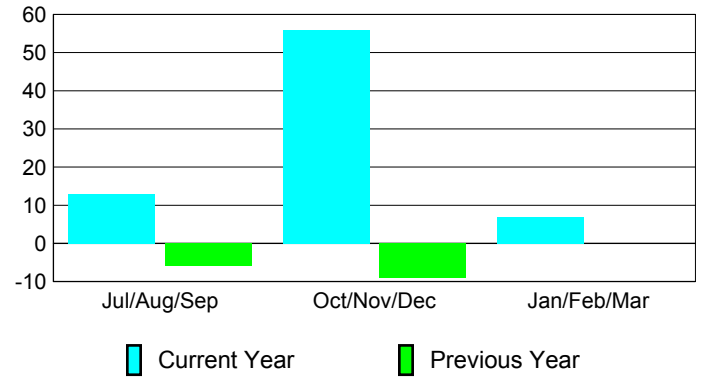

Comparison of Membership Gain/Loss

Current Year Compared to the Previous Year