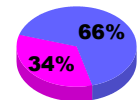

Oct/Nov/Dec