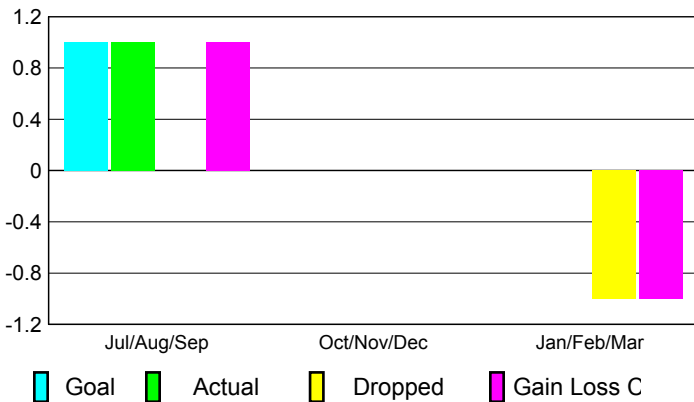

2009-2010 GMT Quarterly Report for District (or Undistricted) **District 201Q3**

GMT: **Anthony 'Tony' J Benbow**

Location: **AUSTRALIA**

GMT CA: **7**

CLUBS

Club Results
2009-2010

Clubs
2008-2009

Month	New Club	Actual New	Actual Dropped	Gain/Loss of	Gain/Loss of
	Goal	Clubs	Clubs	Clubs	Clubs
Jul/Aug/Sep	1	1	0	1	0
Oct/Nov/Dec	0	0	0	0	-1
Jan/Feb/Mar	0	0	-1	-1	-1
Totals	1	1	-1	0	-2

Club Results 2009-2010

Goal, New, Dropped, Gain/Loss