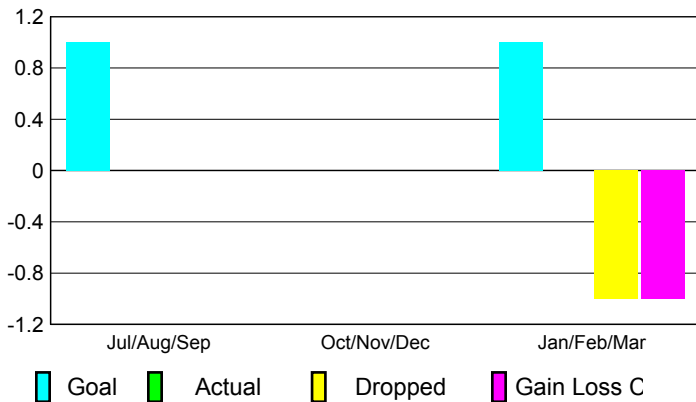

2009-2010 GMT Quarterly Report for District (or Undistricted) **District 201V2**

GMT: **Anthony 'Tony' J Benbow**

Location: **AUSTRALIA**

GMT CA: **7**

CLUBS

Club Results
2009-2010

Clubs
2008-2009

Month	New Club Goal	Actual New Clubs	Actual Dropped Clubs	Gain/Loss of Clubs	Gain/Loss of Clubs
Jul/Aug/Sep	1	0	0	0	0
Oct/Nov/Dec	0	0	0	0	0
Jan/Feb/Mar	1	0	-1	-1	0
Totals	2	0	-1	-1	0

Club Results 2009-2010

Goal, New, Dropped, Gain/Loss

Comparison of Club Gain/Loss

Current Year Compared to the Previous Year