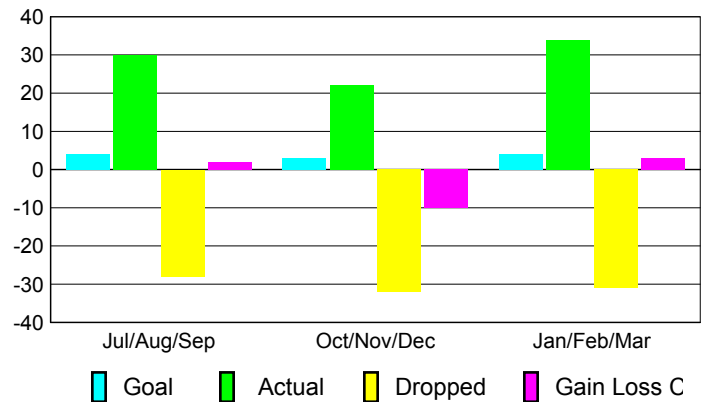

Membership Results 2009-2010

Goal, New, Dropped, Gain/Loss