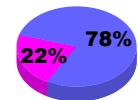

Oct/Nov/Dec