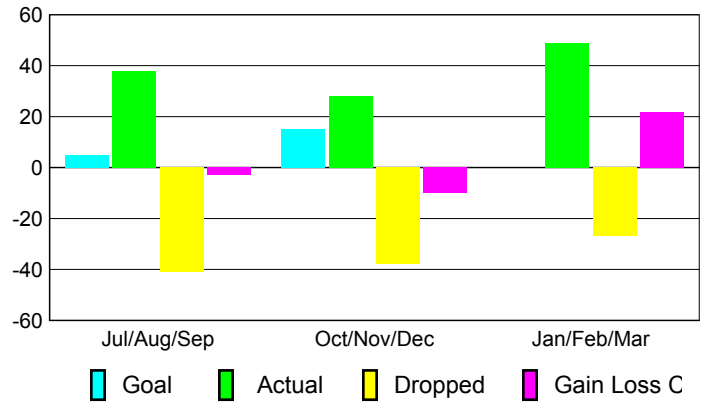

Membership Results 2009-2010

Goal, New, Dropped, Gain/Loss

Comparison of Membership Gain/Loss

Current Year Compared to the Previous Year