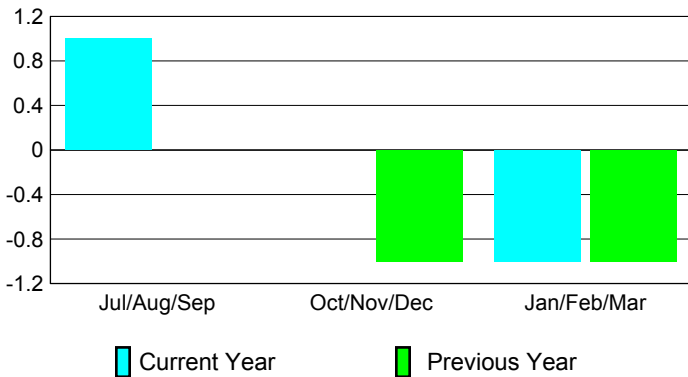

Comparison of Club Gain/Loss

Current Year Compared to the Previous Year