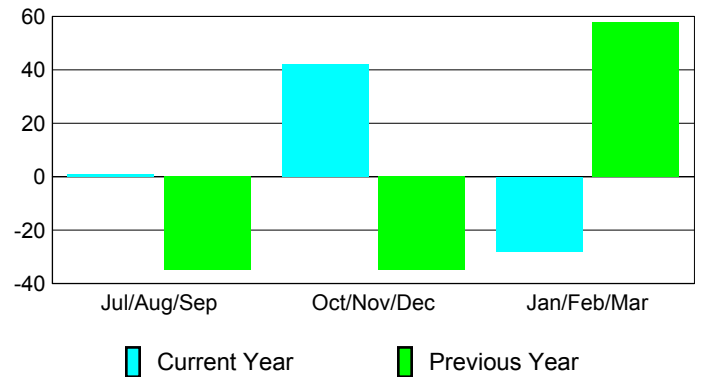

Gender Comparison 2009-2010

Male

Female