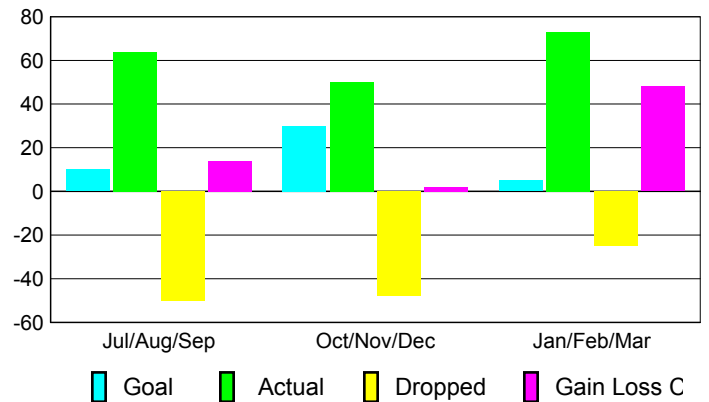

Membership Results 2009-2010

Goal, New, Dropped, Gain/Loss