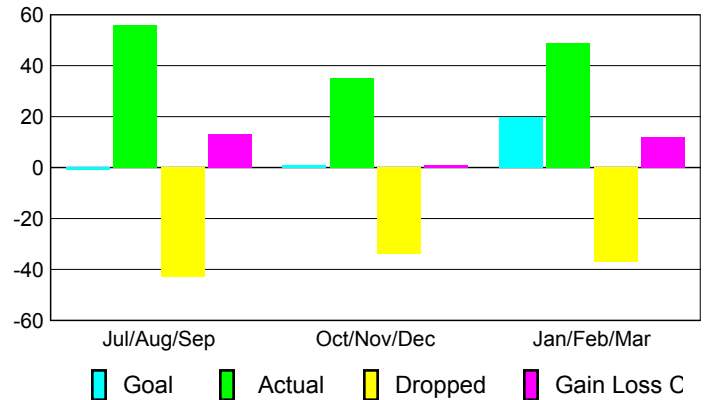

Membership Results 2009-2010

Goal, New, Dropped, Gain/Loss