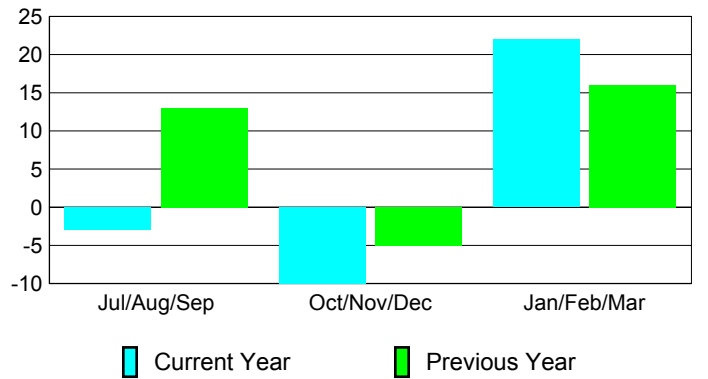

Gender Comparison 2009-2010

Jul/Aug/Sep

Oct/Nov/Dec

Jan/Feb/Mar

Male

Female