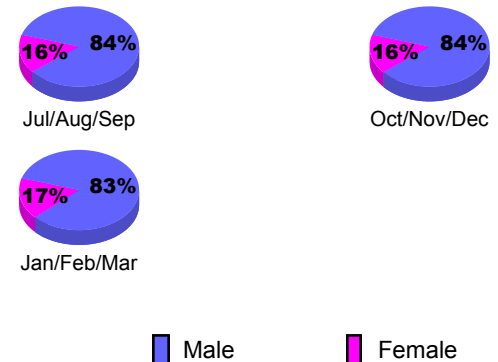

Gender Comparison 2009-2010