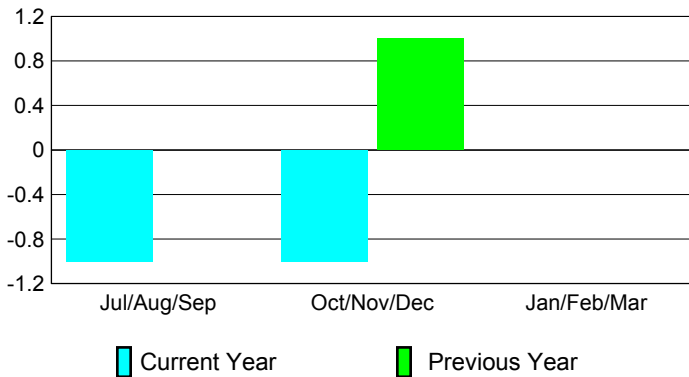

Comparison of Club Gain/Loss

Current Year Compared to the Previous Year