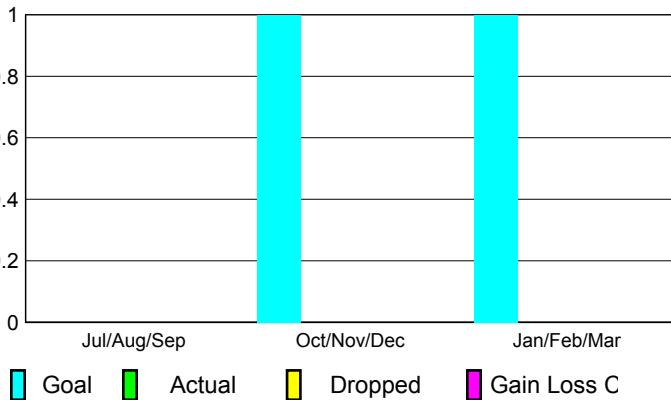

2009-2010 GMT Quarterly Report for District (or Undistricted) **District 201V14**

GMT: **Anthony 'Tony' J Benbow**

Location: **AUSTRALIA**

GMT CA: **7**

CLUBS

Club Results
2009-2010

Clubs
2008-2009

Month	New Club Goal	Actual New Clubs	Actual Dropped Clubs	Gain/Loss of Clubs	Gain/Loss of Clubs
Jul/Aug/Sep	0	0	0	0	0
Oct/Nov/Dec	1	0	0	0	0
Jan/Feb/Mar	1	0	0	0	0
Totals	2	0	0	0	0

Club Results 2009-2010

Goal, New, Dropped, Gain/Loss

Comparison of Club Gain/Loss

Current Year Compared to the Previous Year