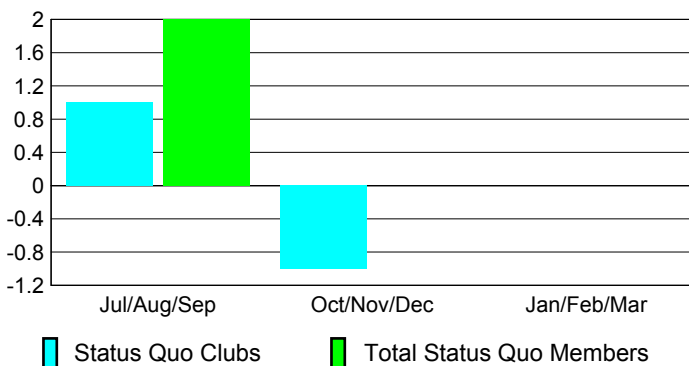

Goal, New, Dropped, Gain/Loss

Comparison of Club Gain/Loss

Current Year Compared to the Previous Year

YTD Status Quo Clubs 2009-2010

Status Quo Clubs Compared to Status Quo Members

MEMBERSHIP

Membership Results 2009-2010