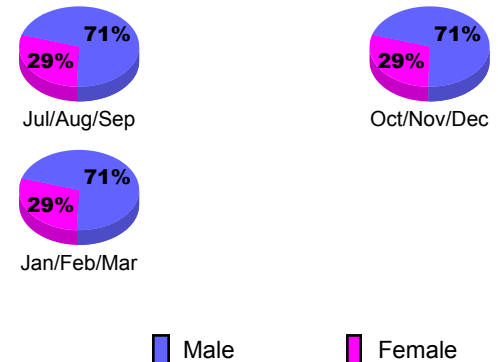

Gender Comparison 2009-2010