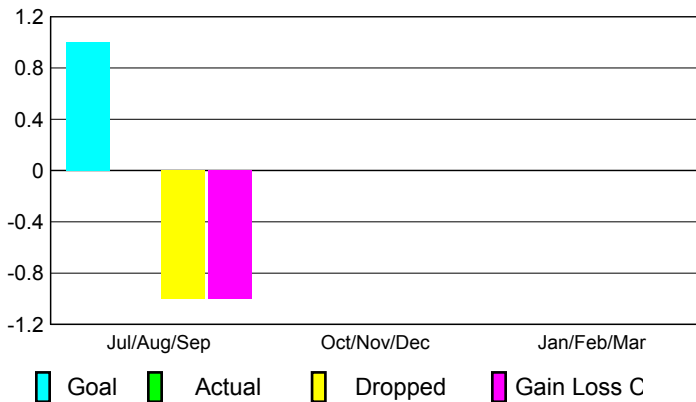

2009-2010 GMT Quarterly Report for District (or Undistricted) **District 201Q1**

GMT: **Anthony 'Tony' J Benbow**

Location: **AUSTRALIA**

GMT CA: **7**

CLUBS

**Club Results
2009-2010**

**Clubs
2008-2009**

Month	New Club Goal	Actual New Clubs	Actual Dropped Clubs	Gain/Loss of Clubs	Gain/Loss of Clubs
Jul/Aug/Sep	1	0	-1	-1	0
Oct/Nov/Dec	0	0	0	0	-1
Jan/Feb/Mar	0	0	0	0	1
Totals	1	0	-1	-1	0

Club Results 2009-2010

Goal, New, Dropped, Gain/Loss

Comparison of Club Gain/Loss

Current Year Compared to the Previous Year