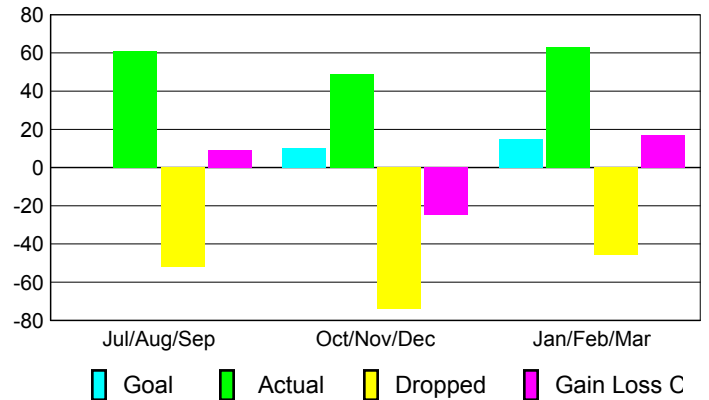

Membership Results 2009-2010

Goal, New, Dropped, Gain/Loss