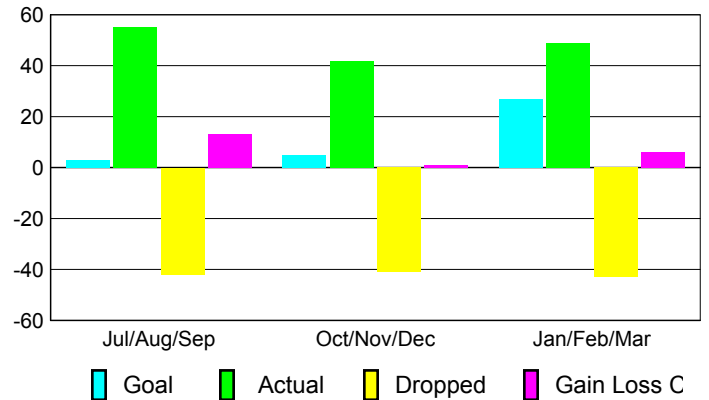

Membership Results 2009-2010

Goal, New, Dropped, Gain/Loss