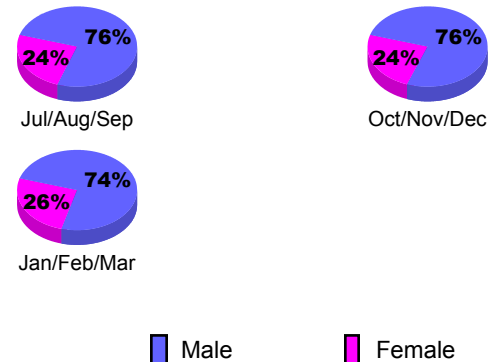

Gender Comparison 2009-2010