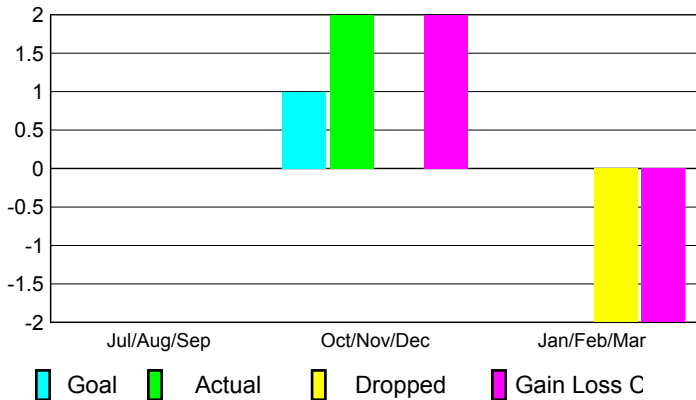

2009-2010 GMT Quarterly Report for District (or Undistricted) **District 201N5**

GMT: **Anthony 'Tony' J Benbow**

Location: **AUSTRALIA**

GMT CA: **7**

CLUBS

Club Results
2009-2010

Clubs
2008-2009

Month	New Club Goal	Actual New Clubs	Actual Dropped Clubs	Gain/Loss of Clubs	Gain/Loss of Clubs
Jul/Aug/Sep	0	0	0	0	-1
Oct/Nov/Dec	1	2	0	2	0
Jan/Feb/Mar	0	0	-2	-2	1
Totals	1	2	-2	0	0

Club Results 2009-2010

Goal, New, Dropped, Gain/Loss

Comparison of Club Gain/Loss

Current Year Compared to the Previous Year