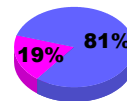

Jan/Feb/Mar

Male

Female