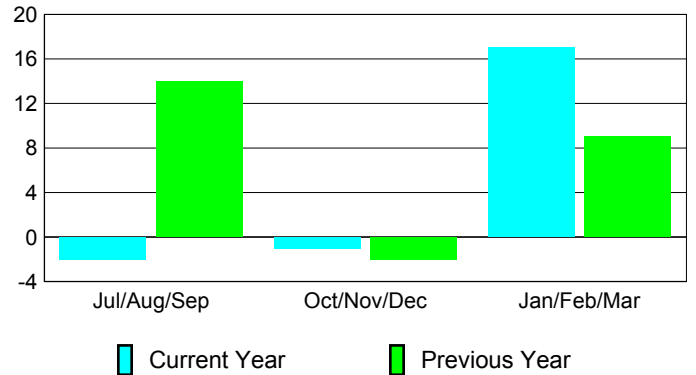

Gender Comparison 2009-2010

Jul/Aug/Sep

Oct/Nov/Dec

Jan/Feb/Mar

Male

Female