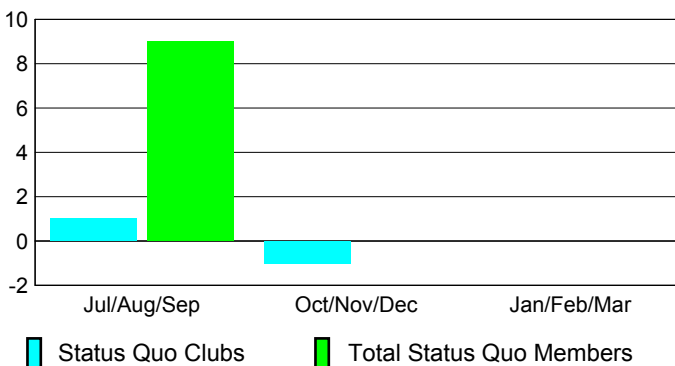

Goal, New, Dropped, Gain/Loss

Comparison of Club Gain/Loss

Current Year Compared to the Previous Year

YTD Status Quo Clubs 2009-2010

Status Quo Clubs Compared to Status Quo Members

MEMBERSHIP

Membership Results 2009-2010