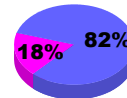

Gender Comparison 2009-2010

Jul/Aug/Sep