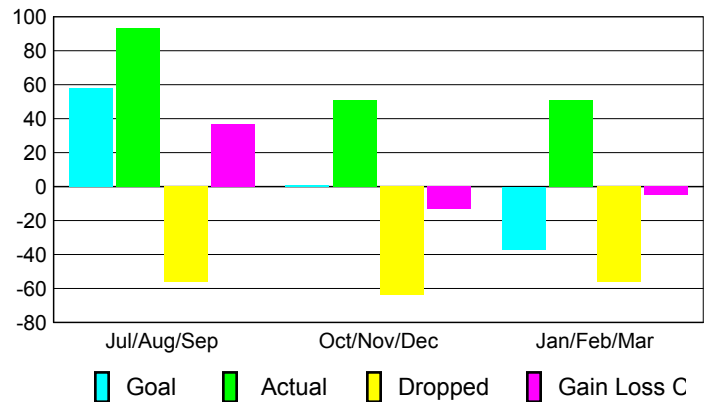

Membership Results 2009-2010

Goal, New, Dropped, Gain/Loss