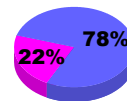

Jan/Feb/Mar

Male

Female