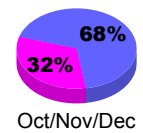

Gender Comparison 2009-2010