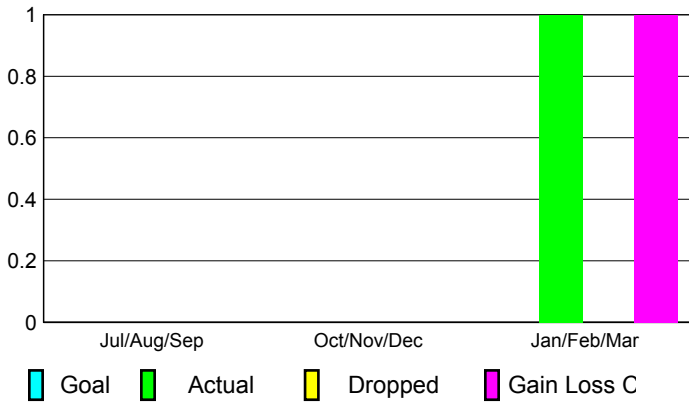

2009-2010 GMT Quarterly Report for District (or Undistricted) **District 201Q2 PAPUA**

GMT: **Anthony 'Tony' J Benbow**

Location: **PAPUA NEW GUINEA**

GMT CA: **7**

CLUBS

Club Results
2009-2010

Clubs
2008-2009

Month	New Club	Actual New	Actual Dropped	Gain/Loss of	Gain/Loss of
	Goal	Clubs	Clubs	Clubs	Clubs
Jul/Aug/Sep	0	0	0	0	0
Oct/Nov/Dec	0	0	0	0	0
Jan/Feb/Mar	0	1	0	1	0
Totals	0	1	0	1	0

Club Results 2009-2010

Goal, New, Dropped, Gain/Loss