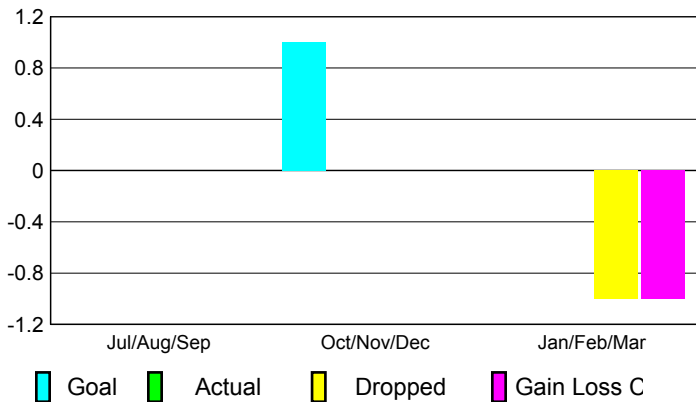

2009-2010 GMT Quarterly Report for District (or Undistricted) **District 201C2**

GMT: **Anthony 'Tony' J Benbow**

Location: **AUSTRALIA**

GMT CA: **7**

CLUBS

Club Results
2009-2010

Clubs
2008-2009

Month	New Club Goal	Actual New Clubs	Actual Dropped Clubs	Gain/Loss of Clubs	Gain/Loss of Clubs
Jul/Aug/Sep	0	0	0	0	0
Oct/Nov/Dec	1	0	0	0	0
Jan/Feb/Mar	0	0	-1	-1	0
Totals	1	0	-1	-1	0

Club Results 2009-2010

Goal, New, Dropped, Gain/Loss

Comparison of Club Gain/Loss

Current Year Compared to the Previous Year