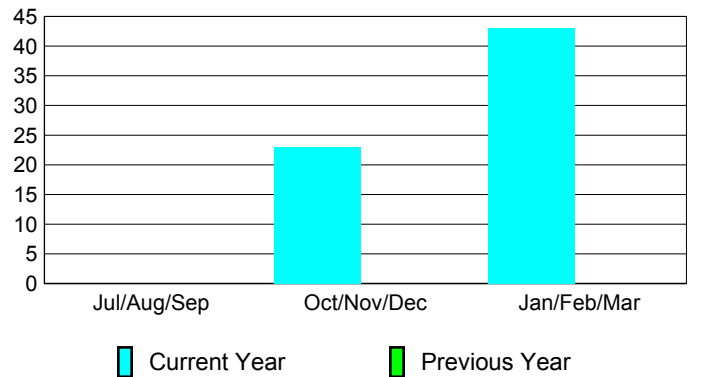

Comparison of Membership Gain/Loss

Current Year Compared to the Previous Year