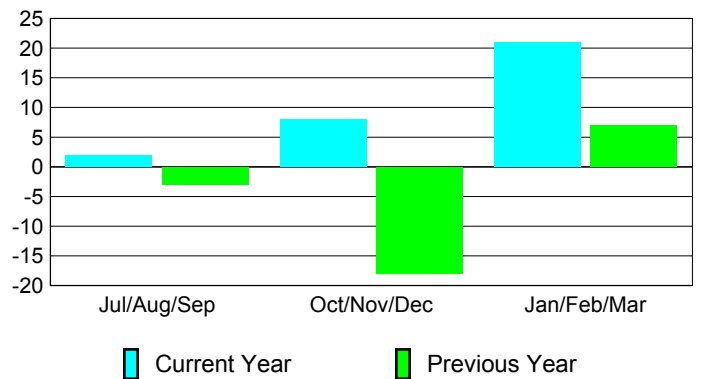

Comparison of Membership Gain/Loss

Current Year Compared to the Previous Year