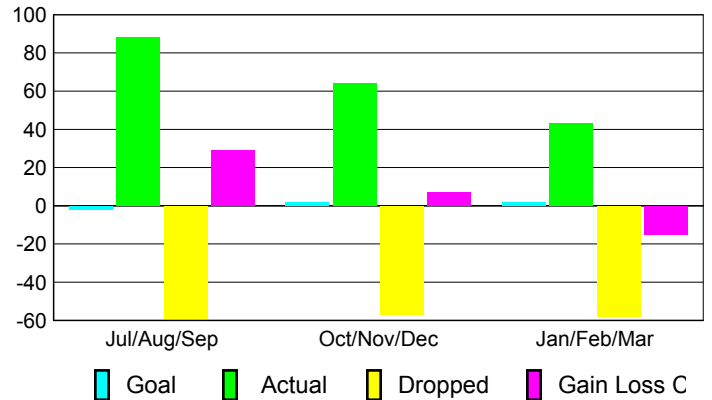

Membership Results 2009-2010

Goal, New, Dropped, Gain/Loss

Comparison of Membership Gain/Loss

Current Year Compared to the Previous Year