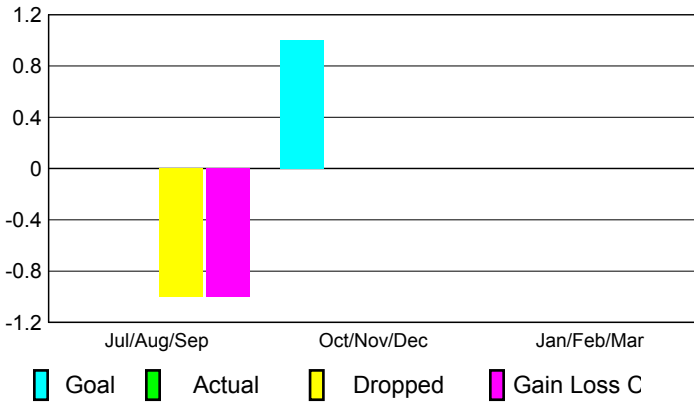

2009-2010 GMT Quarterly Report for District (or Undistricted) **District 201V5**

GMT: **Anthony 'Tony' J Benbow**

Location: **AUSTRALIA**

GMT CA: **7**

CLUBS

Club Results 2009-2010

Clubs 2008-2009

Month	New Club Goal	Actual New Clubs	Actual Dropped Clubs	Gain/Loss of Clubs	Gain/Loss of Clubs
Jul/Aug/Sep	0	0	-1	-1	0
Oct/Nov/Dec	1	0	0	0	0
Jan/Feb/Mar	0	0	0	0	0
Totals	1	0	-1	-1	0

Club Results 2009-2010

Goal, New, Dropped, Gain/Loss

Comparison of Club Gain/Loss

Current Year Compared to the Previous Year