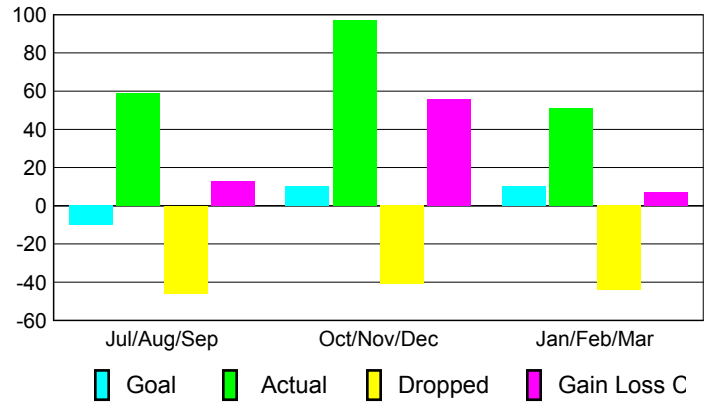

Membership Results 2009-2010

Goal, New, Dropped, Gain/Loss