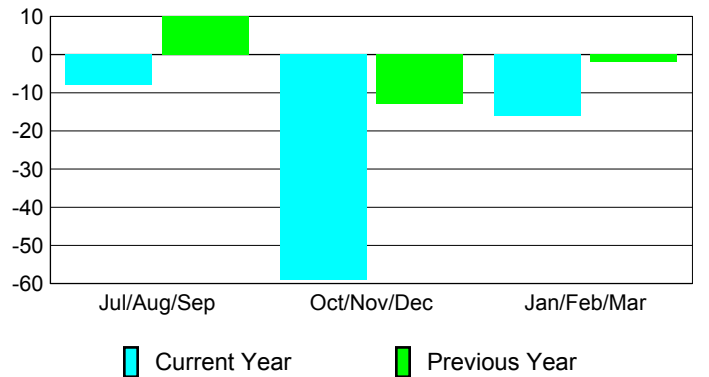

Gender Comparison 2009-2010

Jul/Aug/Sep

Oct/Nov/Dec

Jan/Feb/Mar

Male

Female