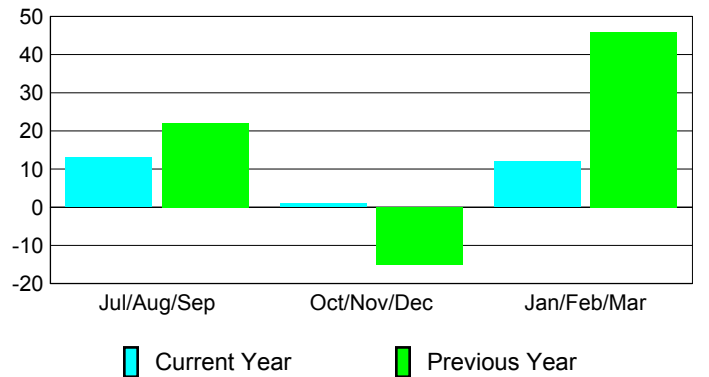

Comparison of Membership Gain/Loss

Current Year Compared to the Previous Year