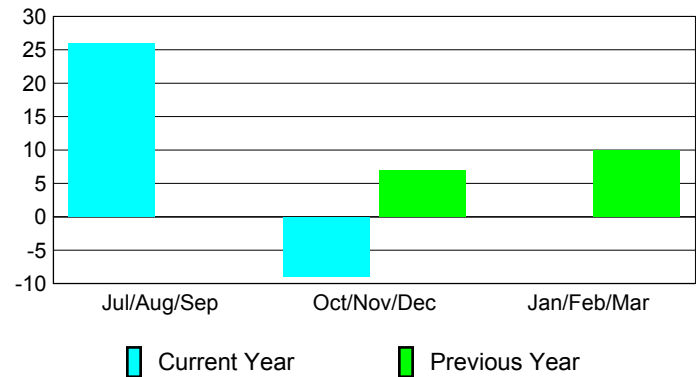

Gender Comparison 2009-2010

Jul/Aug/Sep

Oct/Nov/Dec

Jan/Feb/Mar

Male

Female