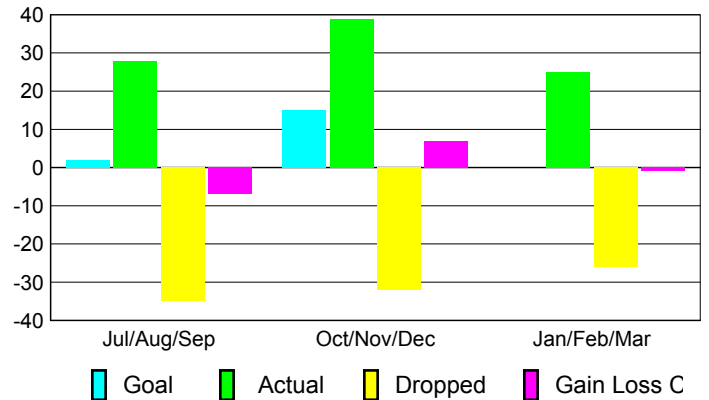

Membership Results 2009-2010

Goal, New, Dropped, Gain/Loss

Comparison of Membership Gain/Loss

Current Year Compared to the Previous Year