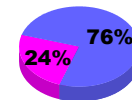

Gender Comparison 2009-2010

Jul/Aug/Sep