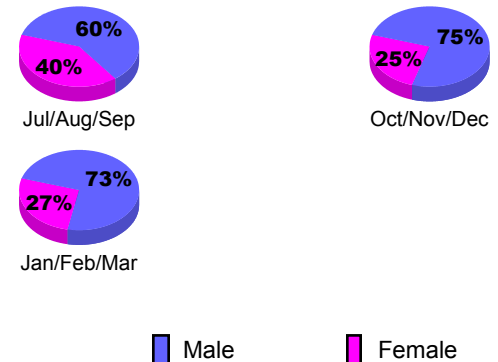

Gender Comparison 2009-2010