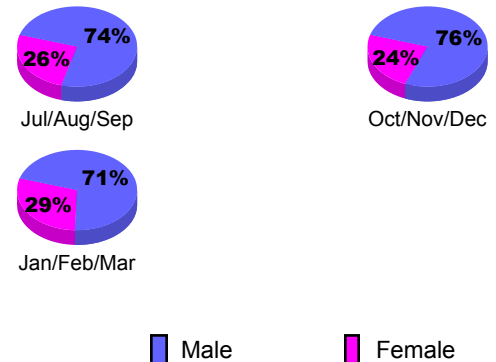

Gender Comparison 2009-2010