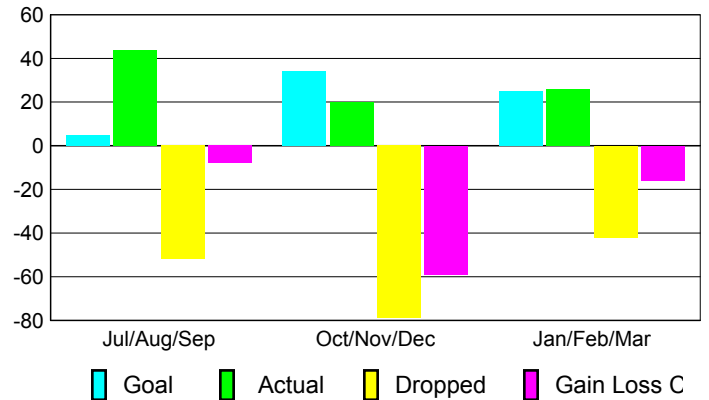

Membership Results 2009-2010

Goal, New, Dropped, Gain/Loss

Comparison of Membership Gain/Loss

Current Year Compared to the Previous Year