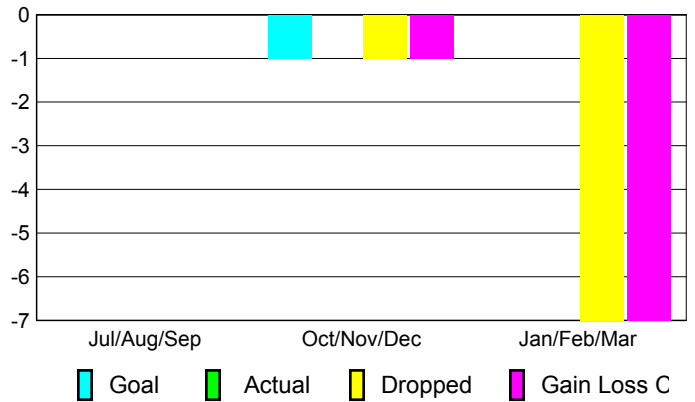

Membership Results 2009-2010

Goal, New, Dropped, Gain/Loss