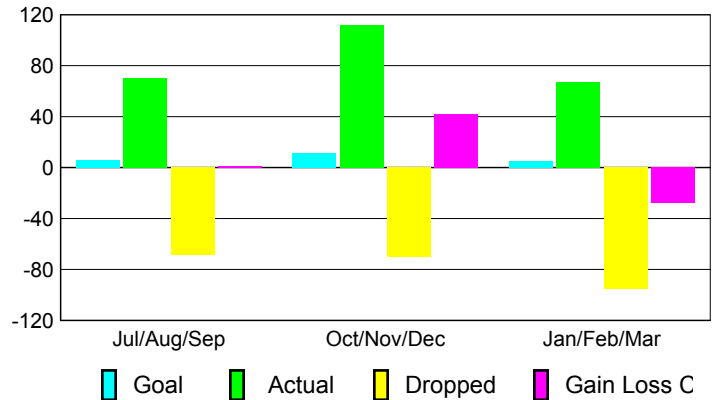

Membership Results 2009-2010

Goal, New, Dropped, Gain/Loss

Comparison of Membership Gain/Loss

Current Year Compared to the Previous Year