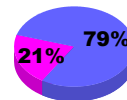

Gender Comparison 2009-2010

Jul/Aug/Sep