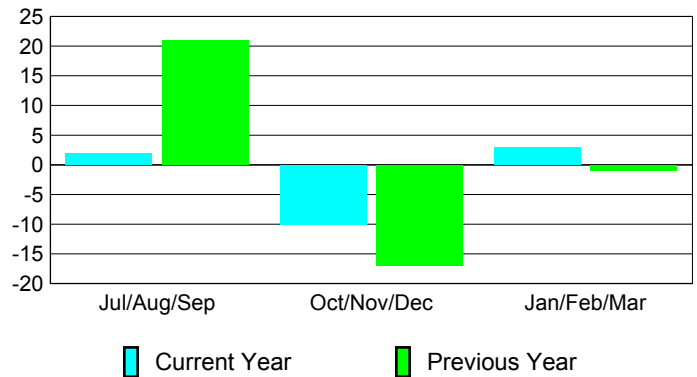

YTD Status Quo Clubs 2009-2010

Status Quo Clubs Compared to Status Quo Members

Gender Comparison 2009-2010

Jul/Aug/Sep

Oct/Nov/Dec

Jan/Feb/Mar

Male

Female