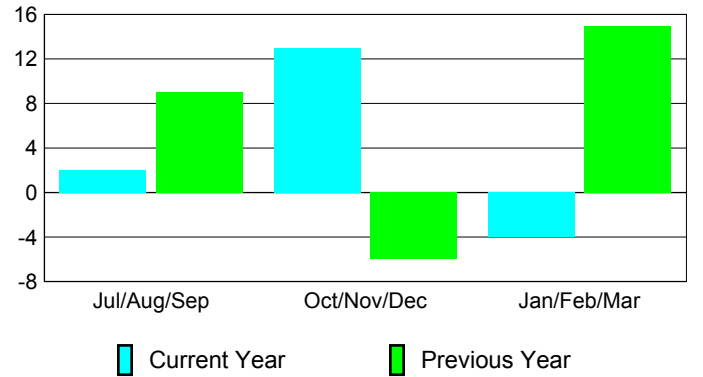

Gender Comparison 2009-2010

Jul/Aug/Sep

Oct/Nov/Dec

Jan/Feb/Mar

Male

Female