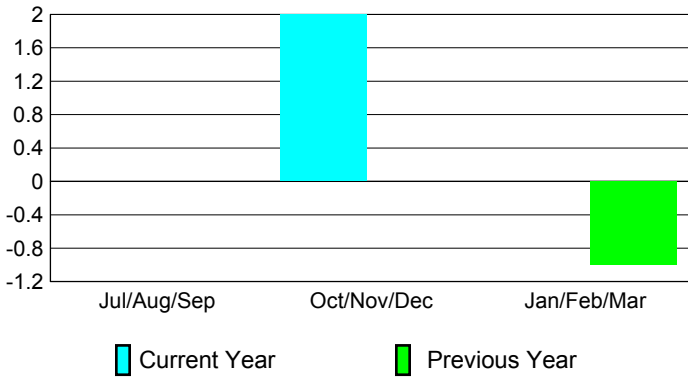

Comparison of Club Gain/Loss

Current Year Compared to the Previous Year