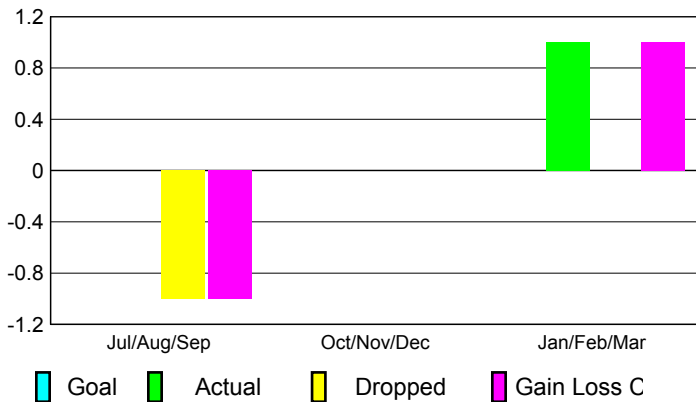

2009-2010 GMT Quarterly Report for District (or Undistricted) **District 201W1**

GMT: **Anthony 'Tony' J Benbow**

Location: **AUSTRALIA**

GMT CA: **7**

CLUBS

**Club Results
2009-2010**

**Clubs
2008-2009**

Month	New Club Goal	Actual New Clubs	Actual Dropped Clubs	Gain/Loss of Clubs	Gain/Loss of Clubs
Jul/Aug/Sep	0	0	-1	-1	0
Oct/Nov/Dec	0	0	0	0	0
Jan/Feb/Mar	0	1	0	1	0
Totals	0	1	-1	0	0

Club Results 2009-2010

Goal, New, Dropped, Gain/Loss