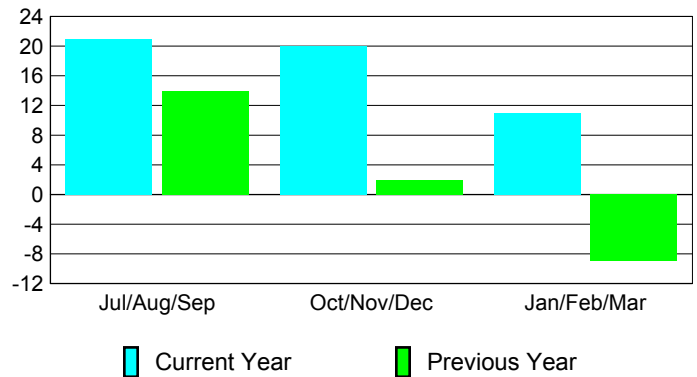

Gender Comparison 2009-2010

Jul/Aug/Sep

Oct/Nov/Dec

Jan/Feb/Mar

Male

Female