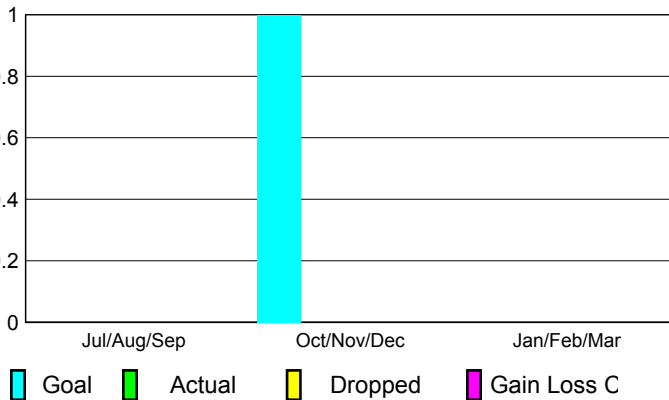

2009-2010 GMT Quarterly Report for District (or Undistricted) **District 201C1**

GMT: **Anthony 'Tony' J Benbow**

Location: **AUSTRALIA**

GMT CA: **7**

CLUBS

**Club Results
2009-2010**

**Clubs
2008-2009**

Month	New Club Goal	Actual New Clubs	Actual Dropped Clubs	Gain/Loss of Clubs	Gain/Loss of Clubs
Jul/Aug/Sep	0	0	0	0	0
Oct/Nov/Dec	1	0	0	0	-1
Jan/Feb/Mar	0	0	0	0	0
Totals	1	0	0	0	-1

Club Results 2009-2010

Goal, New, Dropped, Gain/Loss

Comparison of Club Gain/Loss

Current Year Compared to the Previous Year