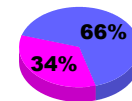

Jan/Feb/Mar

Male

Female