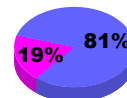

Jan/Feb/Mar

Male

Female