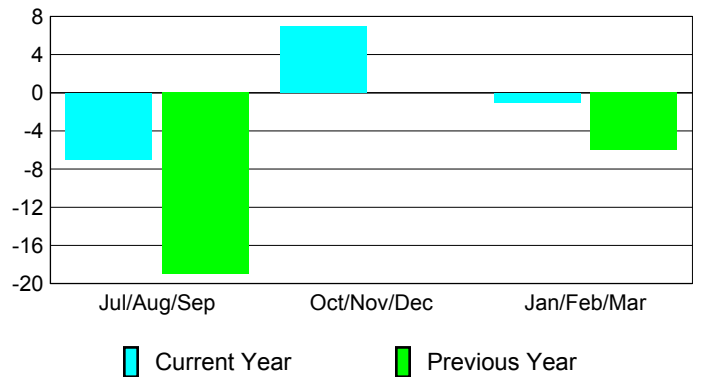

Gender Comparison 2009-2010

Male

Female