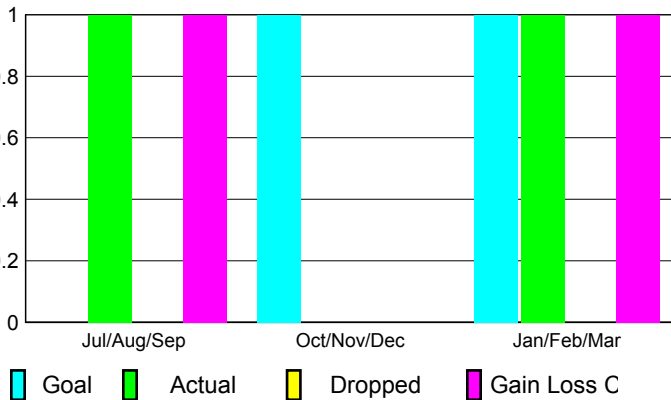

2009-2010 GMT Quarterly Report for District (or Undistricted) **District 201V3**

GMT: **Anthony 'Tony' J Benbow**

Location: **AUSTRALIA**

GMT CA: **7**

CLUBS

Club Results
2009-2010

Clubs
2008-2009

Month	New Club Goal	Actual New Clubs	Actual Dropped Clubs	Gain/Loss of Clubs	Gain/Loss of Clubs
Jul/Aug/Sep	0	1	0	1	0
Oct/Nov/Dec	1	0	0	0	0
Jan/Feb/Mar	1	1	0	1	1
Totals	2	2	0	2	1

Club Results 2009-2010

Goal, New, Dropped, Gain/Loss