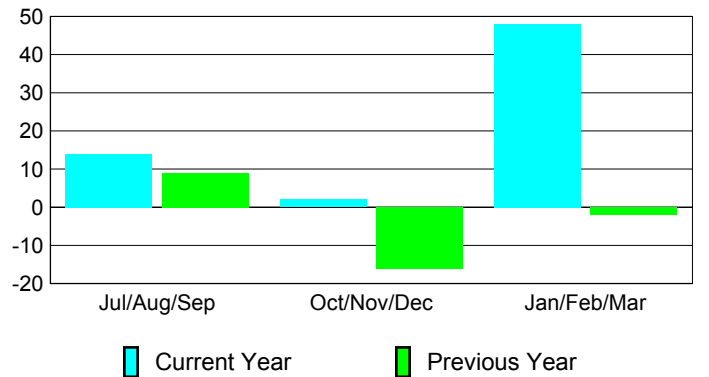

Comparison of Membership Gain/Loss

Current Year Compared to the Previous Year