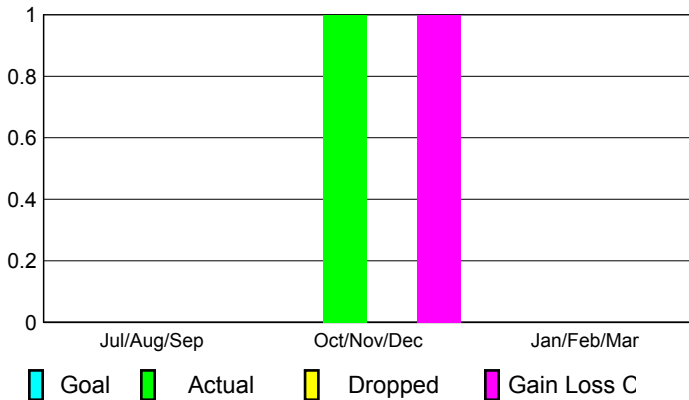

2009-2010 GMT Quarterly Report for District (or Undistricted) District 201Q4

GMT: **Anthony 'Tony' J Benbow**

Location: **AUSTRALIA**

GMT CA: **7**

CLUBS

Club Results
2009-2010

Clubs
2008-2009

Month	New Club Goal	Actual New Clubs	Actual Dropped Clubs	Gain/Loss of Clubs	Gain/Loss of Clubs
Jul/Aug/Sep	0	0	0	0	0
Oct/Nov/Dec	0	1	0	1	0
Jan/Feb/Mar	0	0	0	0	0
Totals	0	1	0	1	0

Club Results 2009-2010

Goal, New, Dropped, Gain/Loss

Comparison of Club Gain/Loss

Current Year Compared to the Previous Year